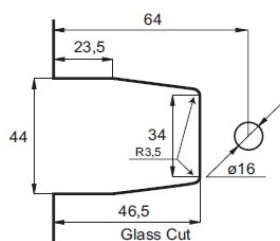

PRODUCT SHEET

Description:

Shower Hinge "Zug" (New), 180DG, Alu-Look, Glass/Glass, 6-10mm Glass Thickness, W/Angle Adjustment Function & 25DG Return, Function, Brass Material, Oval Shape W/Straight Edges

Item number:

15.23.022-0

Units	Box	Carton	HS Code	Barcode
Pcs.	1	10	8302100090	
				5704866401425

SISO A/S

Mileparken 11
DK-2740 Skovlunde
Denmark
VAT: DK 24786013

Phone +45 45 830 900

www.siso.dk
siso@siso.dk