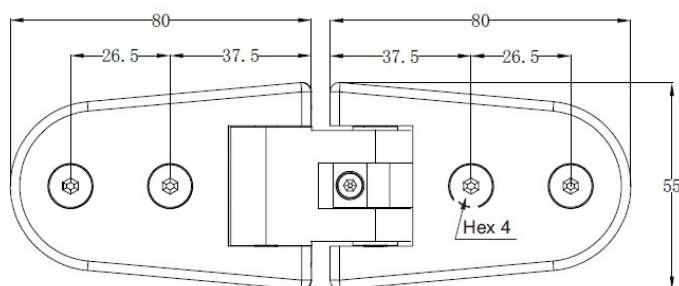

PRODUCT SHEET

Description:

Shower Hinge "Zug" (New), 180DG, Alu-Look, Glass/Glass, 6-10mm Glass Thickness, W/Angle Adjustment Function & 25DG Return, Function, Brass Material, Oval Shape W/Straight Edges

Item number:

15.23.022-0

Units	Box	Carton	HS Code	Barcode
Pcs.	1	10	8302100090	
				5704866401425

SISO A/S

Mileparken 11
DK-2740 Skovlunde
Denmark
VAT: DK 24786013

Phone +45 45 830 900

www.siso.dk
siso@siso.dk